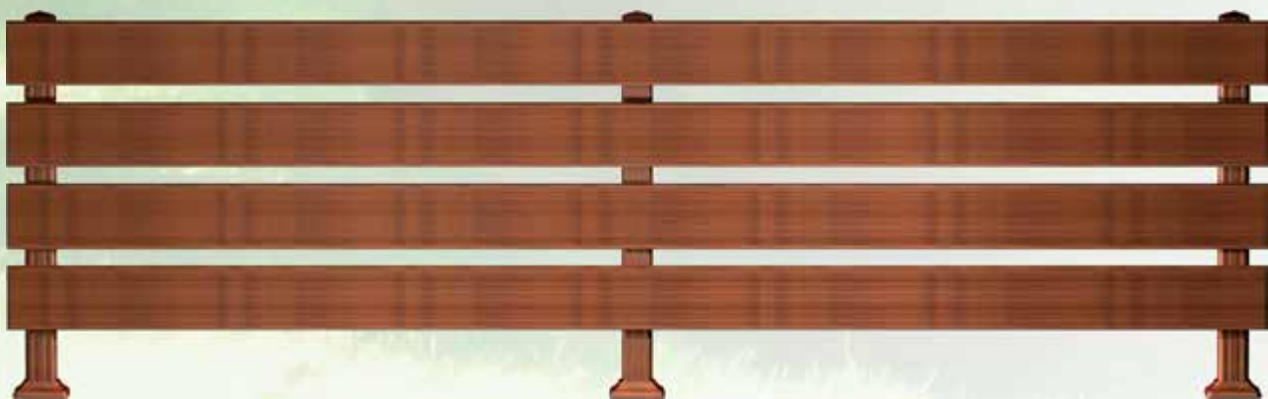

αυθόγυροι fence railings

F-490