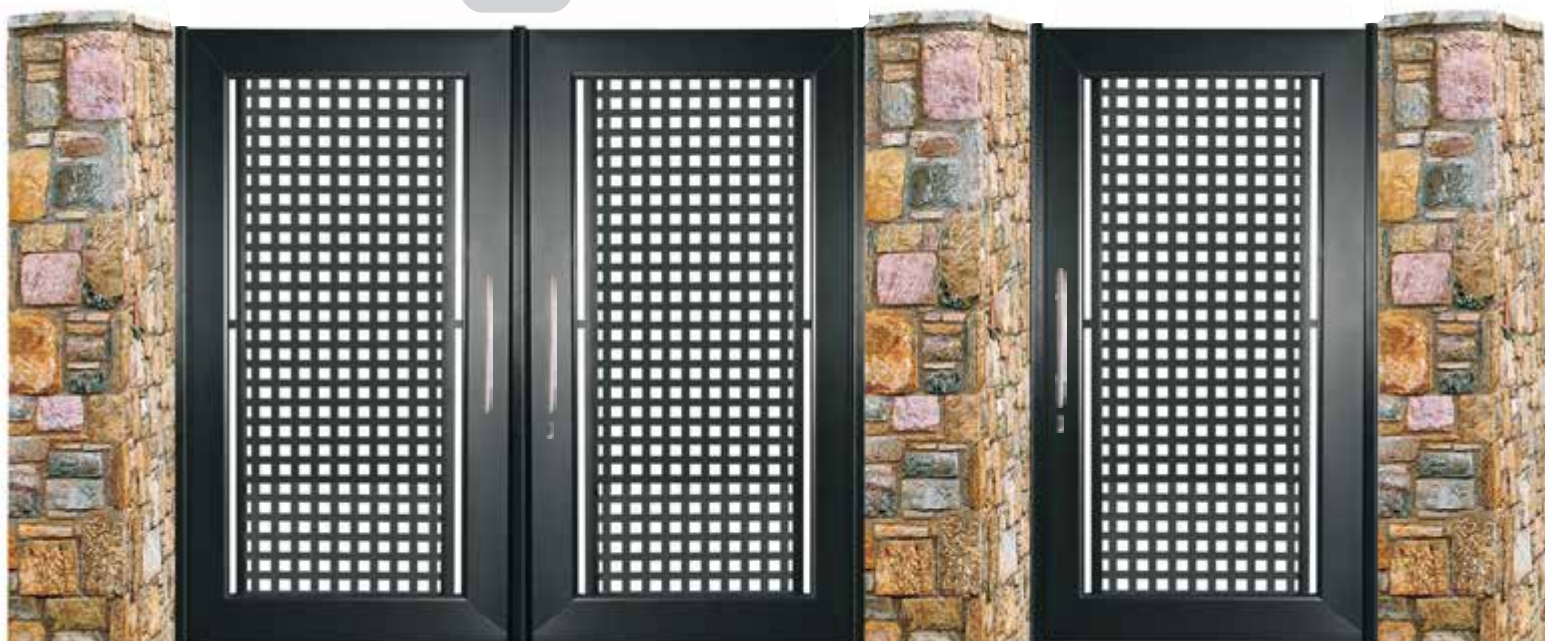

H-400

Η χειρολαβή δεν περιλαμβάνεται
Knob does not included